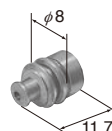

**(L)**

Cable size (mm <sup>2</sup> )	2.0~3.0
Material	Brass
Surface treatment	Tin-plated

**M (8100-0465)**

**F (8100-0468)**

Cable size (mm <sup>2</sup> )	2.0~3.0
Material	Heat-resistant copper alloy
Surface treatment	Tin-plated

**4.8mm (187)**

**Wire seals (UNIT : mm)**

- Male / Female Shared
- M、F 共用です。

**(S)**

**(7165-0346)**

Cable size (mm <sup>2</sup> )	(AVS/0.3) (AVSS/0.3~0.85) (AVSSX·AESSX/0.5~0.75) (CAVUS/0.85~1.25)
Cable overall diameter (mm)	1.4~2.0
Material	Silicone
Color	Dark Brown

**(M)**

**(7165-0347)**

Cable size (mm <sup>2</sup> )	(AV/0.5~1.25) (AVX·AEX/0.5~1.25) (AVS/0.5~1.25) (AVSS/1.25~2.0) (AVSSX·AESSX/1.25~2.0)
Cable overall diameter (mm)	2.0~2.9
Material	Silicone
Color	Dark Green

**(L)**

**(7165-0348)**

Cable size (mm <sup>2</sup> )	(AV/2.0) (AVX·AEX/2.0) (AVS/2.0)
Cable overall diameter (mm)	2.9~3.5
Material	Silicone
Color	Dark Gray

**(LL)**

**(7165-0356)**

Cable size (mm <sup>2</sup> )	(AV/3.0) (AVX·AEX/3.0) (AVS/3.0)
Cable overall diameter (mm)	3.5~4.1
Material	Silicone
Color	Dark Blue