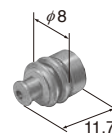

**(L)**

Cable size (mm <sup>2</sup> )	2.0~3.0
Material	Brass
Surface treatment	Tin-plated

**M (8100-0465)**

**F (8100-0468)**

Cable size (mm <sup>2</sup> )	2.0~3.0
Material	Heat-resistant copper alloy
Surface treatment	Tin-plated

**4.8mm (187)**

**Wire seals (UNIT : mm)**

- Male / Female Shared
- M、F 共用です。

**(S)**

**(7165-0346)**

Cable size (mm <sup>2</sup> )	(AVS/0.3) (AVSS/0.3~0.85) (AVSSX·AESSX/0.5~0.75) (CAVUS/0.85~1.25)
Cable overall diameter (mm)	1.4~2.0
Material	Silicone
Color	Dark Brown

**(M)**

**(7165-0347)**

Cable size (mm <sup>2</sup> )	(AV/0.5~1.25) (AVX·AEX/0.5~1.25) (AVS/0.5~1.25) (AVSS/1.25~2.0) (AVSSX·AESSX/1.25~2.0)
Cable overall diameter (mm)	2.0~2.9
Material	Silicone
Color	Dark Green