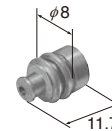

**4.8mm (187)**

**Wire seals (UNIT : mm)**

- Male / Female Shared
- M、F 共用です。

**(S)**

**(7165-0346)**

Cable size (mm <sup>2</sup> )	(AVS/0.3) (AVSS/0.3~0.85) (AVSSX·AESSX/0.5~0.75) (CAVUS/0.85~1.25)
Cable overall diameter (mm)	1.4~2.0
Material	Silicone
Color	Dark Brown

**(M)**

**(7165-0347)**

Cable size (mm <sup>2</sup> )	(AV/0.5~1.25) (AVX·AEX/0.5~1.25) (AVS/0.5~1.25) (AVSS/1.25~2.0) (AVSSX·AESSX/1.25~2.0)
Cable overall diameter (mm)	2.0~2.9
Material	Silicone
Color	Dark Green

**(L)**

**(7165-0348)**

Cable size (mm <sup>2</sup> )	(AV/2.0) (AVX·AEX/2.0) (AVS/2.0)
Cable overall diameter (mm)	2.9~3.5
Material	Silicone
Color	Dark Gray

**(LL)**

**(7165-0356)**

Cable size (mm <sup>2</sup> )	(AV/3.0) (AVX·AEX/3.0) (AVS/3.0)
Cable overall diameter (mm)	3.5~4.1
Material	Silicone
Color	Dark Blue

**3way**

**Color** Gray

Note: Bracket size 17mm

**B-24**

**M (6188-0129)**

**F (6189-0165)**

**Color** Gray