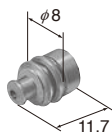

**(M)**

Cable size (mm <sup>2</sup> )	0.5~1.25
Material	Brass
Surface treatment	Tin-plated

**M (8100-0464)**

**F (8100-0467)**

Cable size (mm <sup>2</sup> )	0.5~1.25
Material	Brass
Surface treatment	Tin-plated

**(L)**

Cable size (mm <sup>2</sup> )	2.0~3.0
Material	Brass
Surface treatment	Tin-plated

**M (8100-0465)**

**F (8100-0468)**

Cable size (mm <sup>2</sup> )	2.0~3.0
Material	Heat-resistant copper alloy
Surface treatment	Tin-plated

**4.8mm (187)**

**Wire seals (UNIT : mm)**

- Male / Female Shared
- M、F 共用です。

**(S)**

**(7165-0346)**

Cable size (mm <sup>2</sup> )	(AVS/0.3) (AVSS/0.3~0.85) (AVSSX·AESSX/0.5~0.75) (CAVUS/0.85~1.25)
Cable overall diameter (mm)	1.4~2.0
Material	Silicone
Color	Dark Brown

**(M)**

**(7165-0347)**

Cable size (mm <sup>2</sup> )	(AV/0.5~1.25) (AVX·AEX/0.5~1.25) (AVS/0.5~1.25) (AVSS/1.25~2.0) (AVSSX·AESSX/1.25~2.0)
Cable overall diameter (mm)	2.0~2.9
Material	Silicone
Color	Dark Green