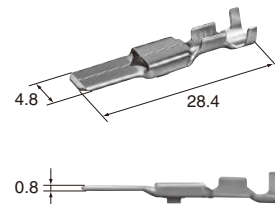

### 4.8mm (187)

(E)	(J)
Cable size	: 適用電線サイズ
Cable overall diameter	: 電線仕上り外径
Heat-resistant copper alloy	: 耐熱銅合金
Brass	: 黄銅
Surface treatment	: 表面処理
Gold-plated	: Auメッキ
Tin-plated	: Snメッキ

### Terminal (UNIT : mm)

(S)

Cable size (mm <sup>2</sup> )	0.3~0.5
Material	Brass
Surface treatment	Tin-plated

M (8100-0463)

F (8100-0466)

Cable size (mm <sup>2</sup> )	0.3~0.5
Material	Brass
Surface treatment	Tin-plated

**(M)**

Cable size (mm <sup>2</sup> )	0.5~1.25
Material	Brass
Surface treatment	Tin-plated

**M (8100-0464)**

**F (8100-0467)**

Cable size (mm <sup>2</sup> )	0.5~1.25
Material	Brass
Surface treatment	Tin-plated

**(L)**

Cable size (mm <sup>2</sup> )	2.0~3.0
Material	Brass
Surface treatment	Tin-plated

**M (8100-0465)**

**F (8100-0468)**

Cable size (mm <sup>2</sup> )	2.0~3.0
Material	Heat-resistant copper alloy
Surface treatment	Tin-plated