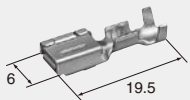

### 4.8mm (187)

(E)	(J)
Cable size	: 適用電線サイズ
Cable overall diameter	: 電線仕上り外径
Heat-resistant copper alloy	: 耐熱銅合金
Brass	: 黄銅
Surface treatment	: 表面処理
Gold-plated	: Auメッキ
Tin-plated	: Snメッキ

### Terminal (UNIT : mm)

(S)

Cable size (mm <sup>2</sup> )	0.3~0.5
Material	Brass
Surface treatment	Tin-plated

M (8100-0463)

F (8100-0466)

Cable size (mm <sup>2</sup> )	0.3~0.5
Material	Brass
Surface treatment	Tin-plated

**(M)**

Cable size (mm <sup>2</sup> )	0.5~1.25
Material	Brass
Surface treatment	Tin-plated

**M (8100-0464)**

**F (8100-0467)**

Cable size (mm <sup>2</sup> )	0.5~1.25
Material	Brass
Surface treatment	Tin-plated

**(L)**

Cable size (mm <sup>2</sup> )	2.0~3.0
Material	Brass
Surface treatment	Tin-plated

**M (8100-0465)**

**F (8100-0468)**

Cable size (mm <sup>2</sup> )	2.0~3.0
Material	Heat-resistant copper alloy
Surface treatment	Tin-plated