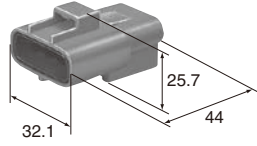

3way

Color Gray

Note: Bracket size 17mm