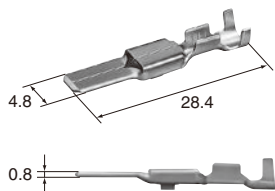

## 4.8mm (187)

Structure / Detecting structure for incomplete terminal insertion.

B-21

TS SEALED SERIES

### 4.8mm (187)

(E)	(J)
Cable size	: 適用電線サイズ
Cable overall diameter	: 電線仕上り外径
Heat-resistant copper alloy	: 耐熱銅合金
Brass	: 黄銅
Surface treatment	: 表面処理
Gold-plated	: Auメッキ
Tin-plated	: Snメッキ

### Terminal (UNIT : mm)

(S)

Cable size (mm <sup>2</sup> )	0.3~0.5
Material	Brass
Surface treatment	Tin-plated

M (8100-0463)

F (8100-0466)

Cable size (mm <sup>2</sup> )	0.3~0.5
Material	Brass
Surface treatment	Tin-plated

**(M)**

Cable size (mm <sup>2</sup> )	0.5~1.25
Material	Brass
Surface treatment	Tin-plated

**M (8100-0464)**

**F (8100-0467)**

Cable size (mm <sup>2</sup> )	0.5~1.25
Material	Brass
Surface treatment	Tin-plated