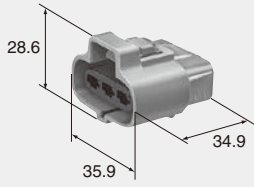

B-24

M (6188-0129)

F (6189-0165)