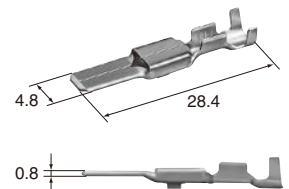

## 4.8mm (187)

Structure / Detecting structure for incomplete terminal insertion.

B-21

TS SEALED SERIES

### 4.8mm (187)

(E)	(J)
Cable size	: 適用電線サイズ
Cable overall diameter	: 電線仕上り外径
Heat-resistant copper alloy	: 耐熱銅合金
Brass	: 黄銅
Surface treatment	: 表面処理
Gold-plated	: Auメッキ
Tin-plated	: Snメッキ

### Terminal (UNIT : mm)

(S)

Cable size (mm <sup>2</sup> )	0.3~0.5
Material	Brass
Surface treatment	Tin-plated

M (8100-0463)

F (8100-0466)

Cable size (mm <sup>2</sup> )	0.3~0.5
Material	Brass
Surface treatment	Tin-plated

**(M)**

Cable size (mm <sup>2</sup> )	0.5~1.25
Material	Brass
Surface treatment	Tin-plated

**M (8100-0464)**

**F (8100-0467)**

Cable size (mm <sup>2</sup> )	0.5~1.25
Material	Brass
Surface treatment	Tin-plated